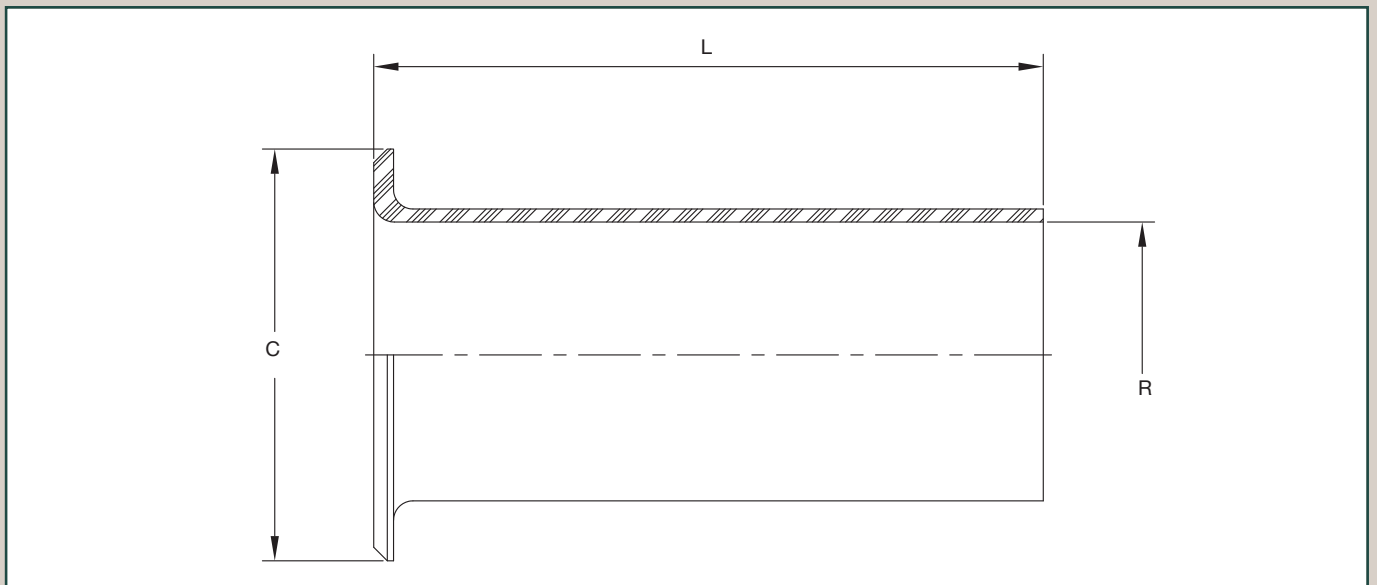

Rubber Bushing (MS3420 Type) - C3420

- Use with C3057 backshell for the full protection of cable jacket or wire bundles.

DIMENSIONS				
PART NUMBER	SHELL SIZE	C REF.	L REF.	R REF.
C3420-4	10SL,12,12S	0.51 (12.8)	2.75 (69.9)	0.22 (5.6)
C3420-6	14, 14S	0.62 (15.7)	2.63 (66.7)	0.31 (7.9)
C3420-8	16, 16S	0.74 (18.9)	2.50 (63.5)	0.44 (11.1)
C3420-10	18	0.87 (22.1)	2.37 (60.3)	0.56 (14.3)
C3420-12	20, 22	1.06 (27.0)	2.25 (57.2)	0.63 (15.9)
C3420-16	24, 28	1.31 (33.4)	2.13 (54.0)	0.75 (19.1)
C3420-20	32	1.60 (40.5)	2.00 (50.8)	0.94 (23.8)
C3420-24	36	1.85 (46.9)	1.87 (47.6)	1.25 (31.8)

Note: Dimensions in inches (mm).

Accessories